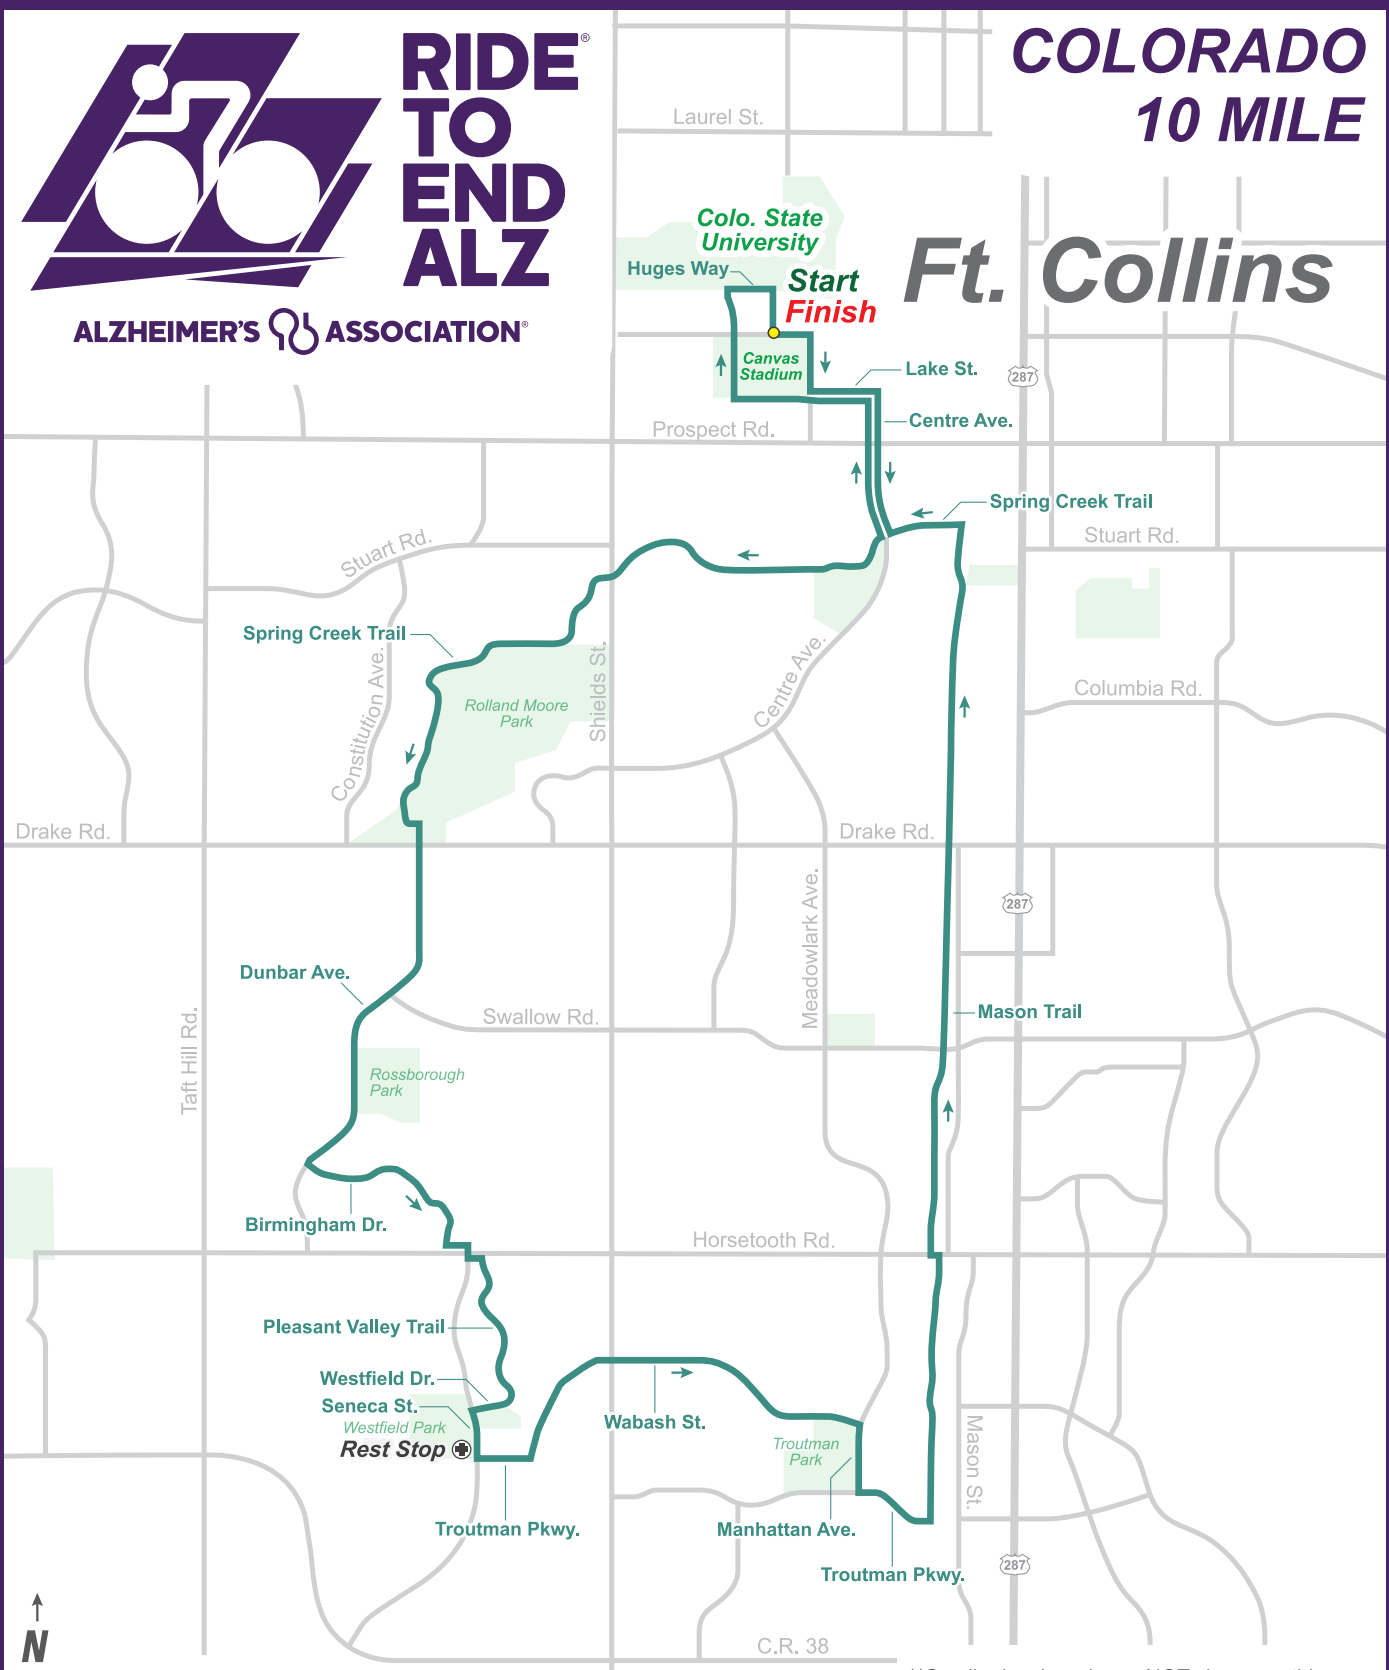

**Smaller local roads are NOT shown on this map.

LEGEND
10 Miles.....
Rest Stop.....