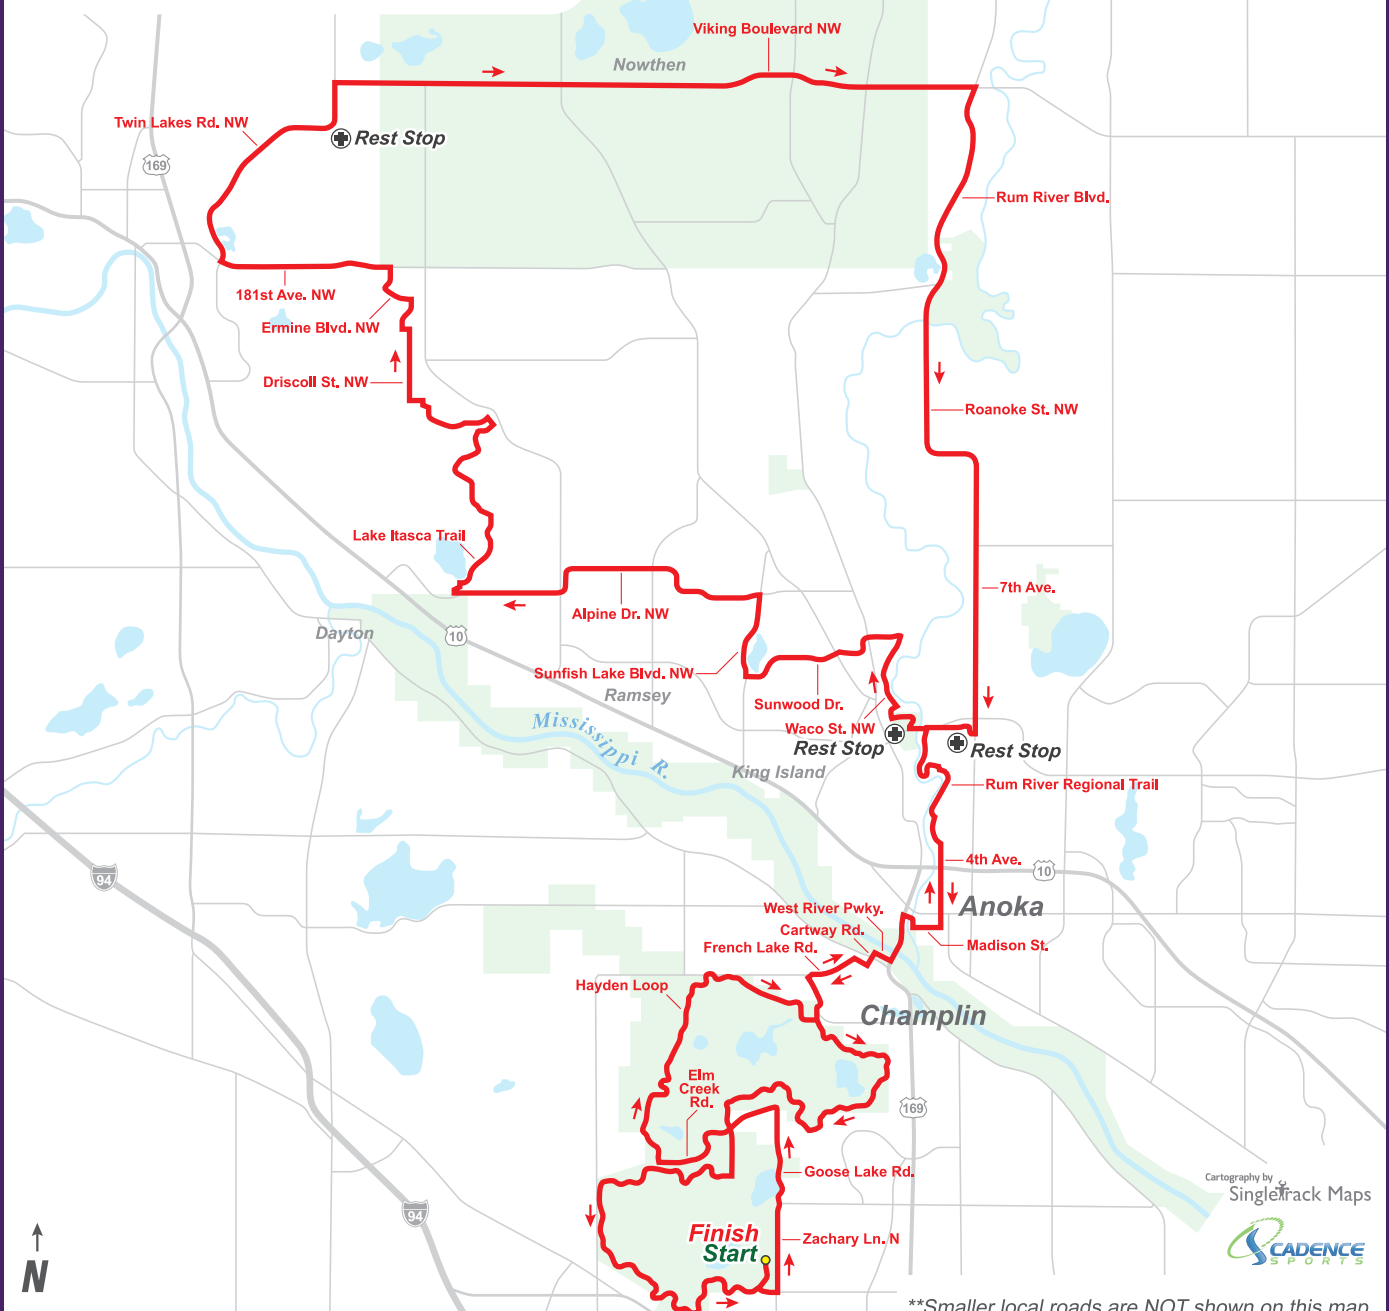

MINNESOTA 65 MILE