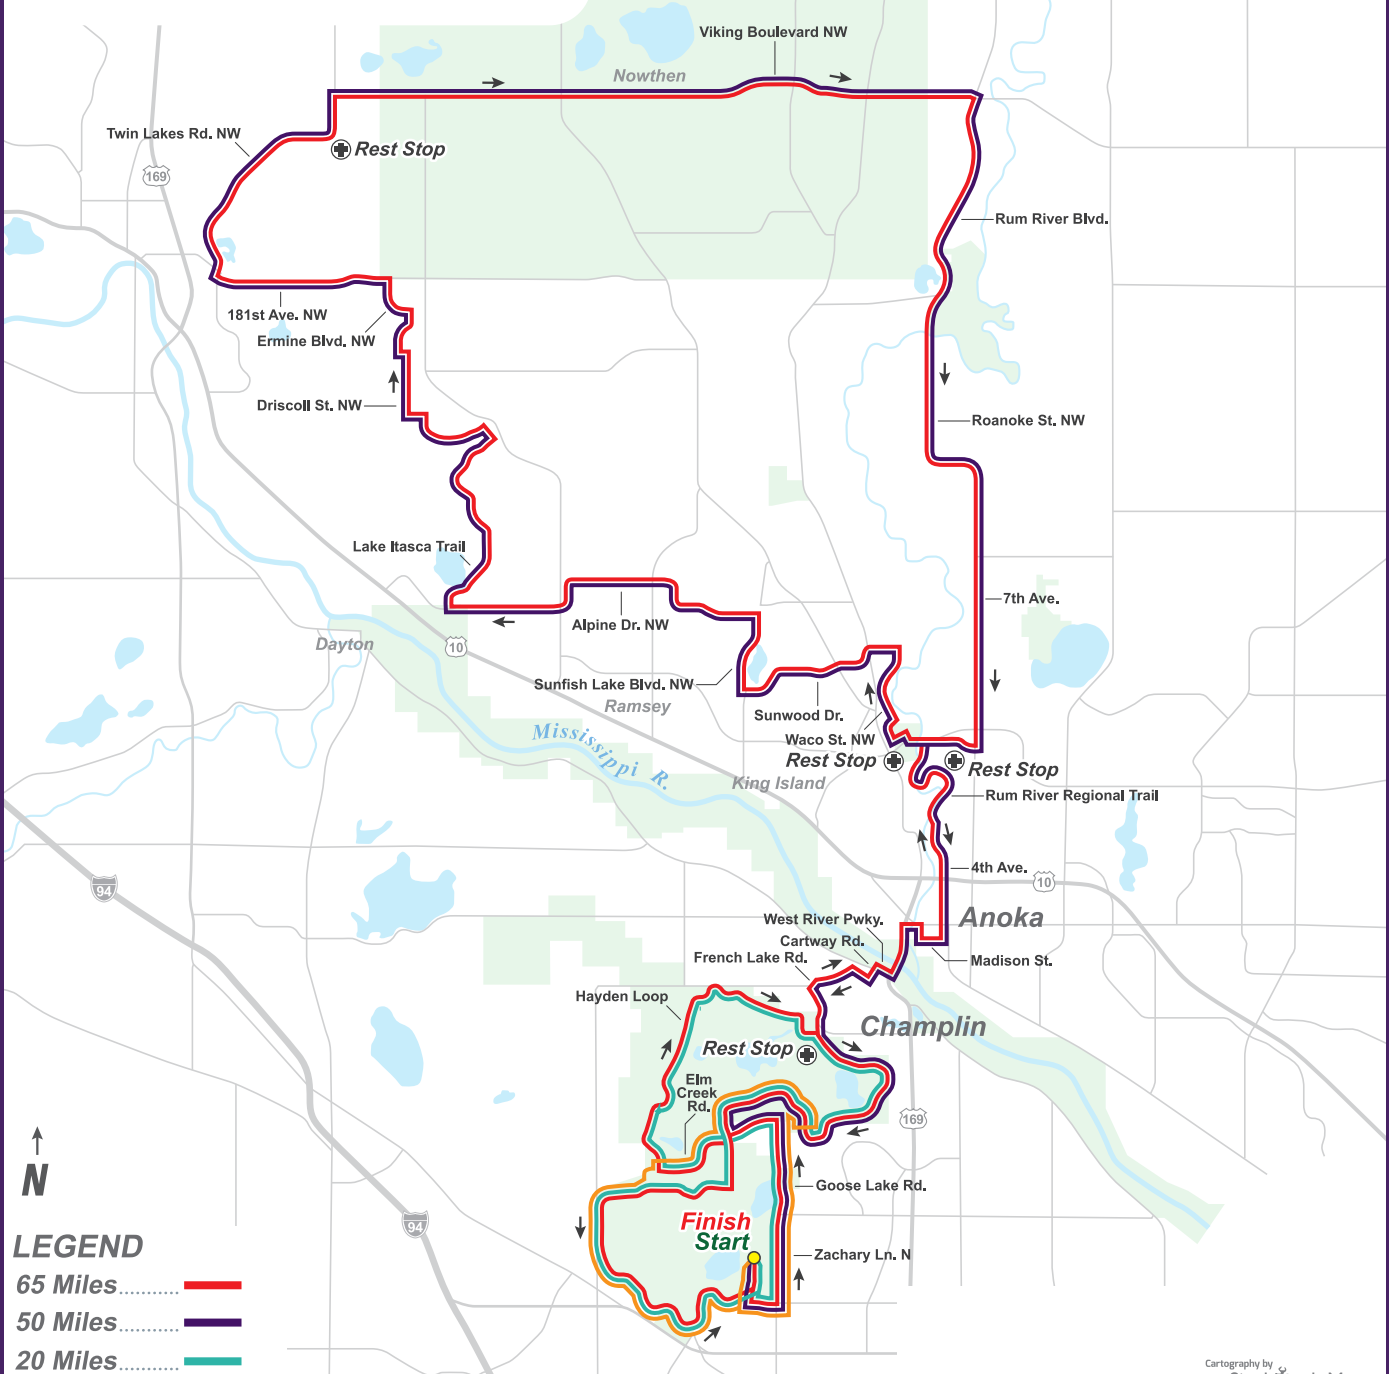

MINNESOTA

LEGEND

- 65 Miles ..... —
- 50 Miles ..... —
- 20 Miles ..... —
- 10 Miles ..... —
- Rest Stop .....

Cartography by
Singletrack Maps

**Smaller local roads are NOT shown on this map.