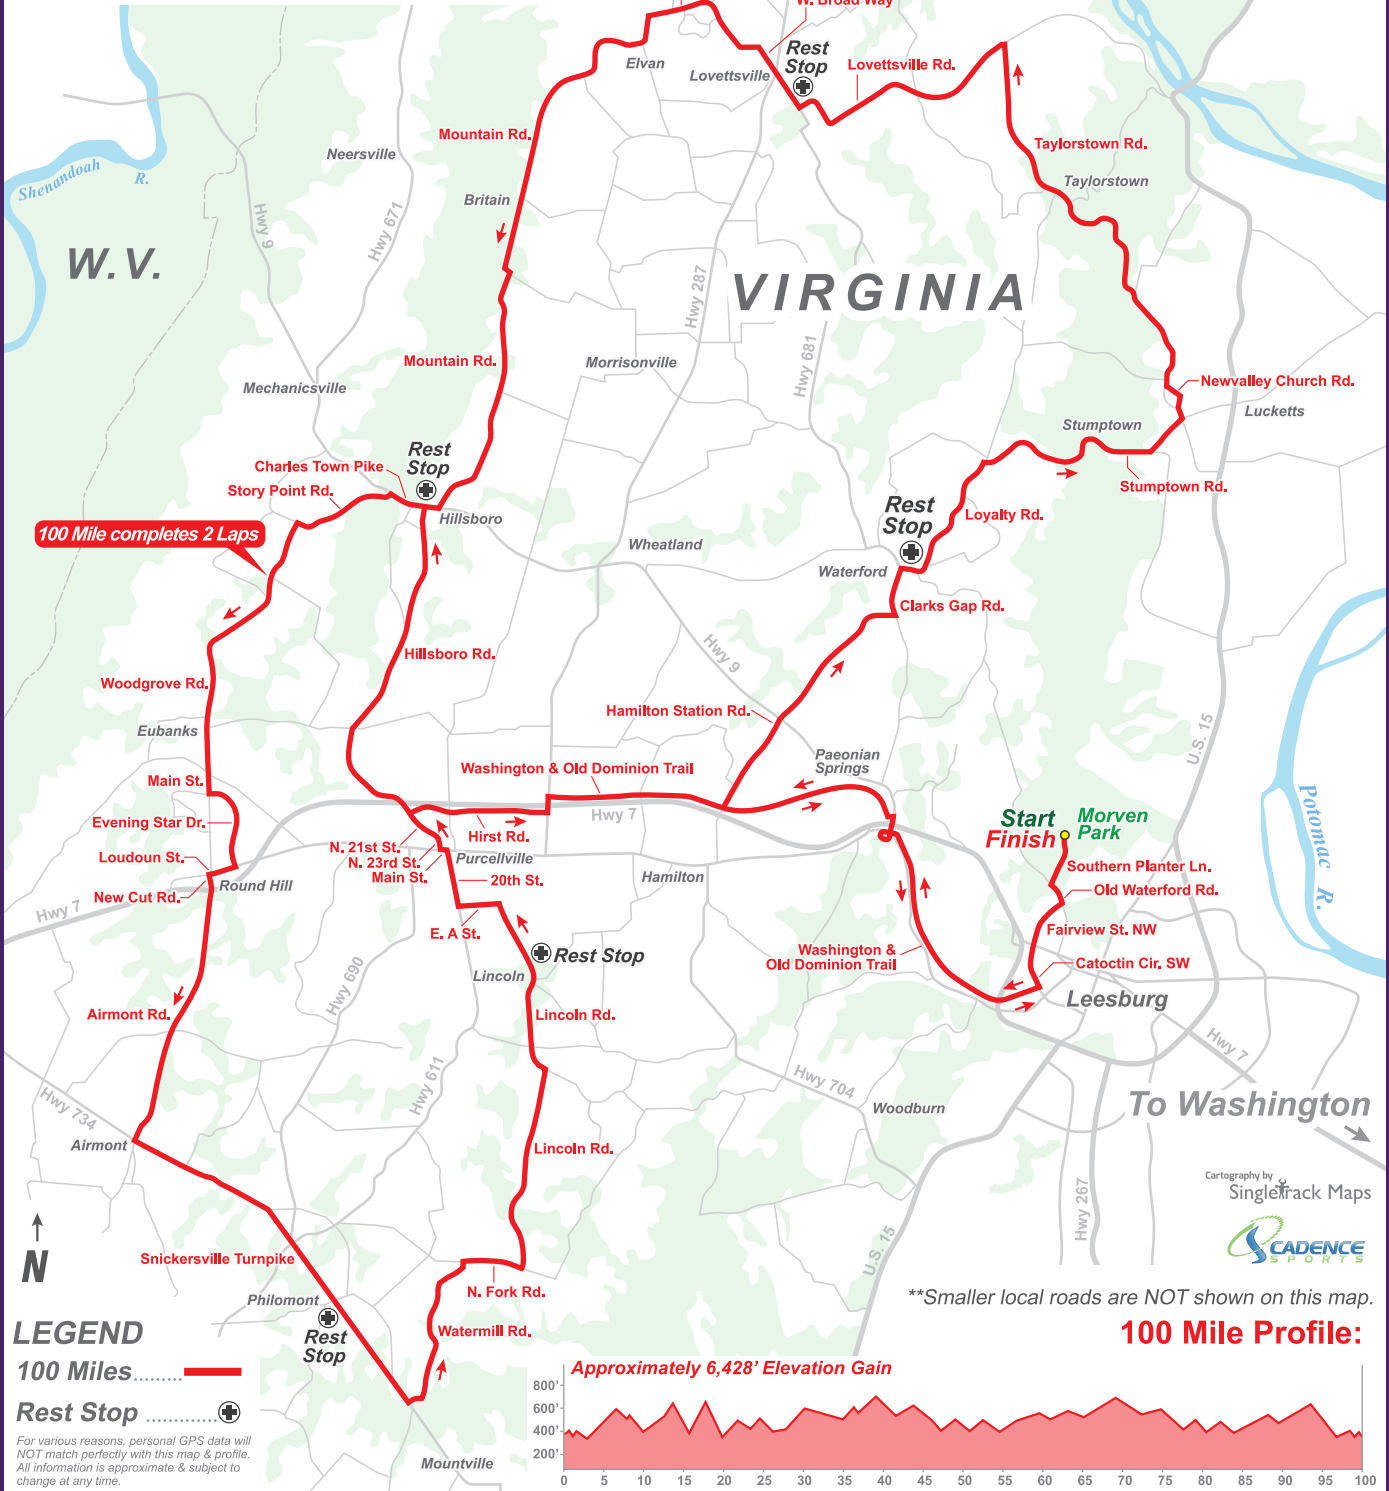

RIDE TO END ALZ

ALZHEIMER'S ASSOCIATION®

NATION'S CAPITAL 100 MILE

Cartography by Singletrack Maps
CADENCE SPORTS

**Smaller local roads are NOT shown on this map.

100 Mile Profile: