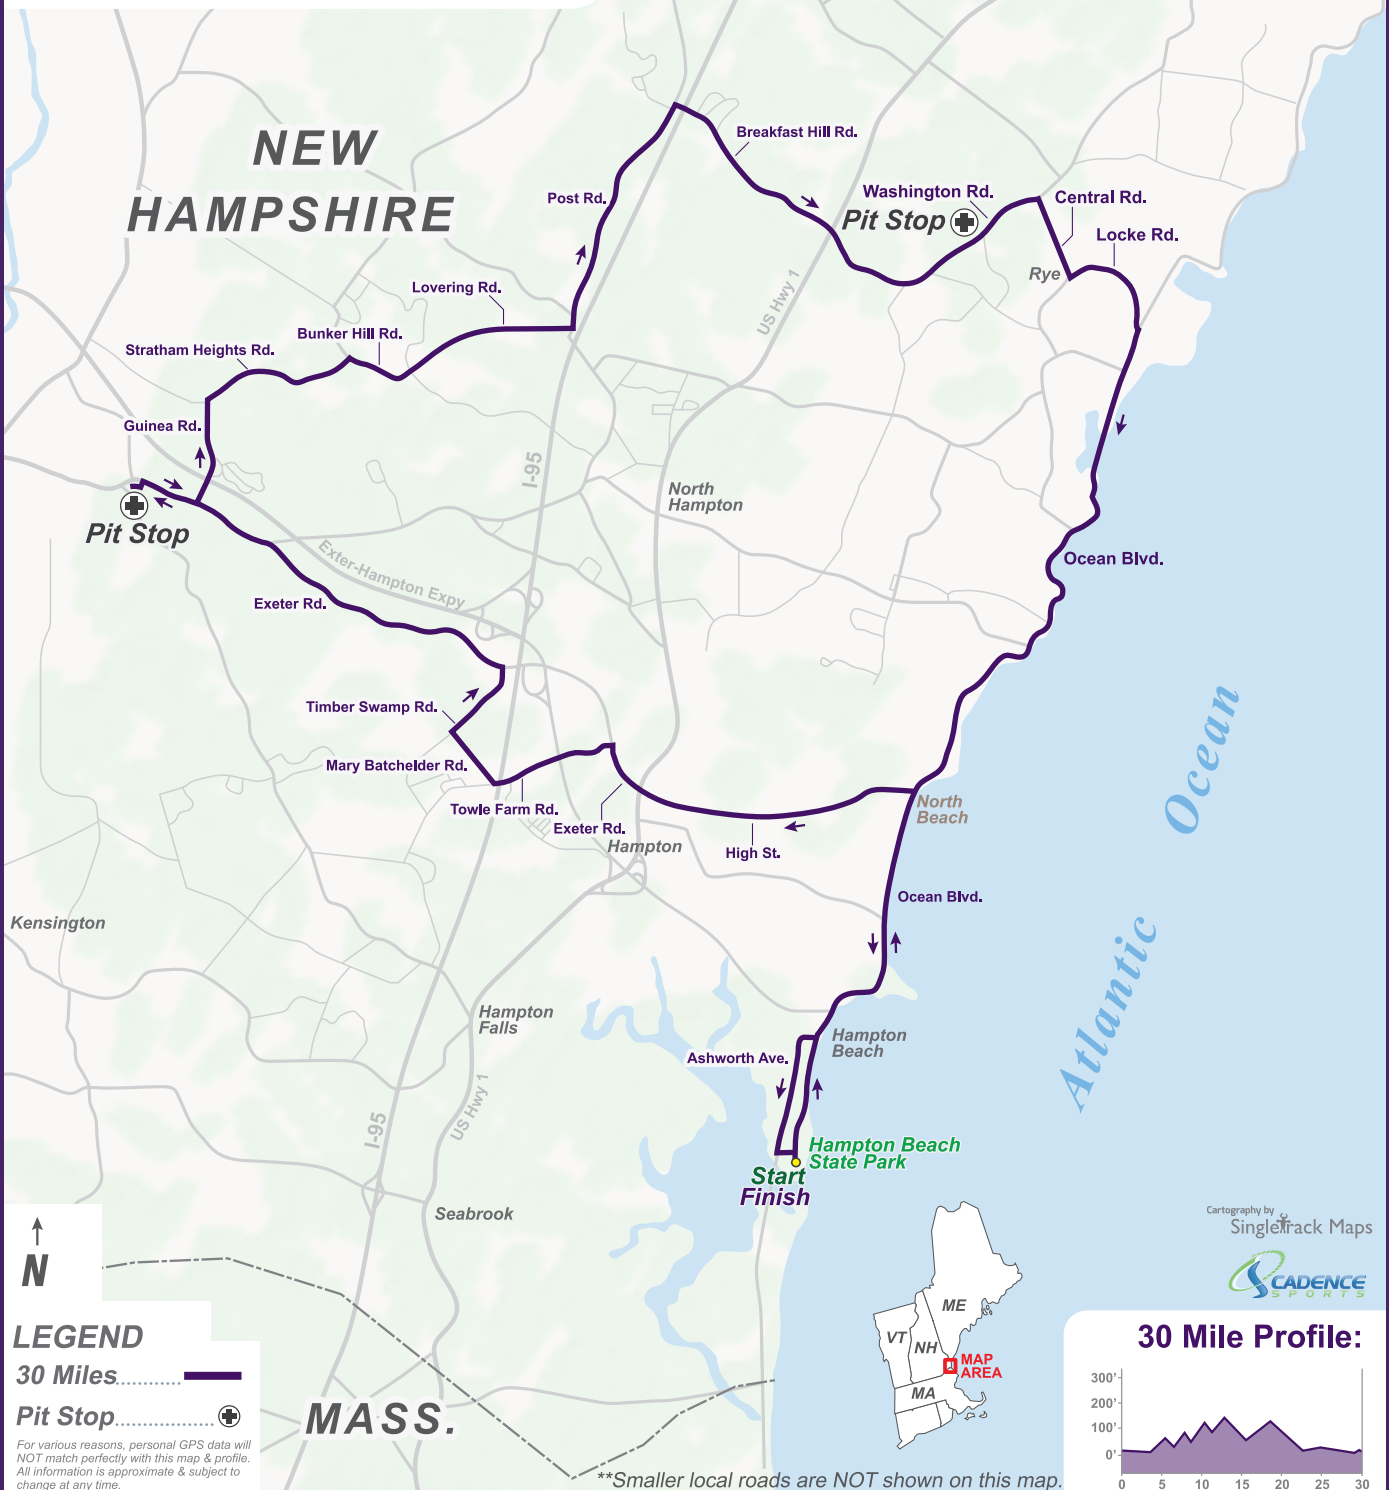

NEW ENGLAND 30 MILES

LEGEND

30 Miles.....

Pit Stop.....

**Smaller local roads are NOT shown on this map.

Cartography by SingleTrack Maps

30 Mile Profile: