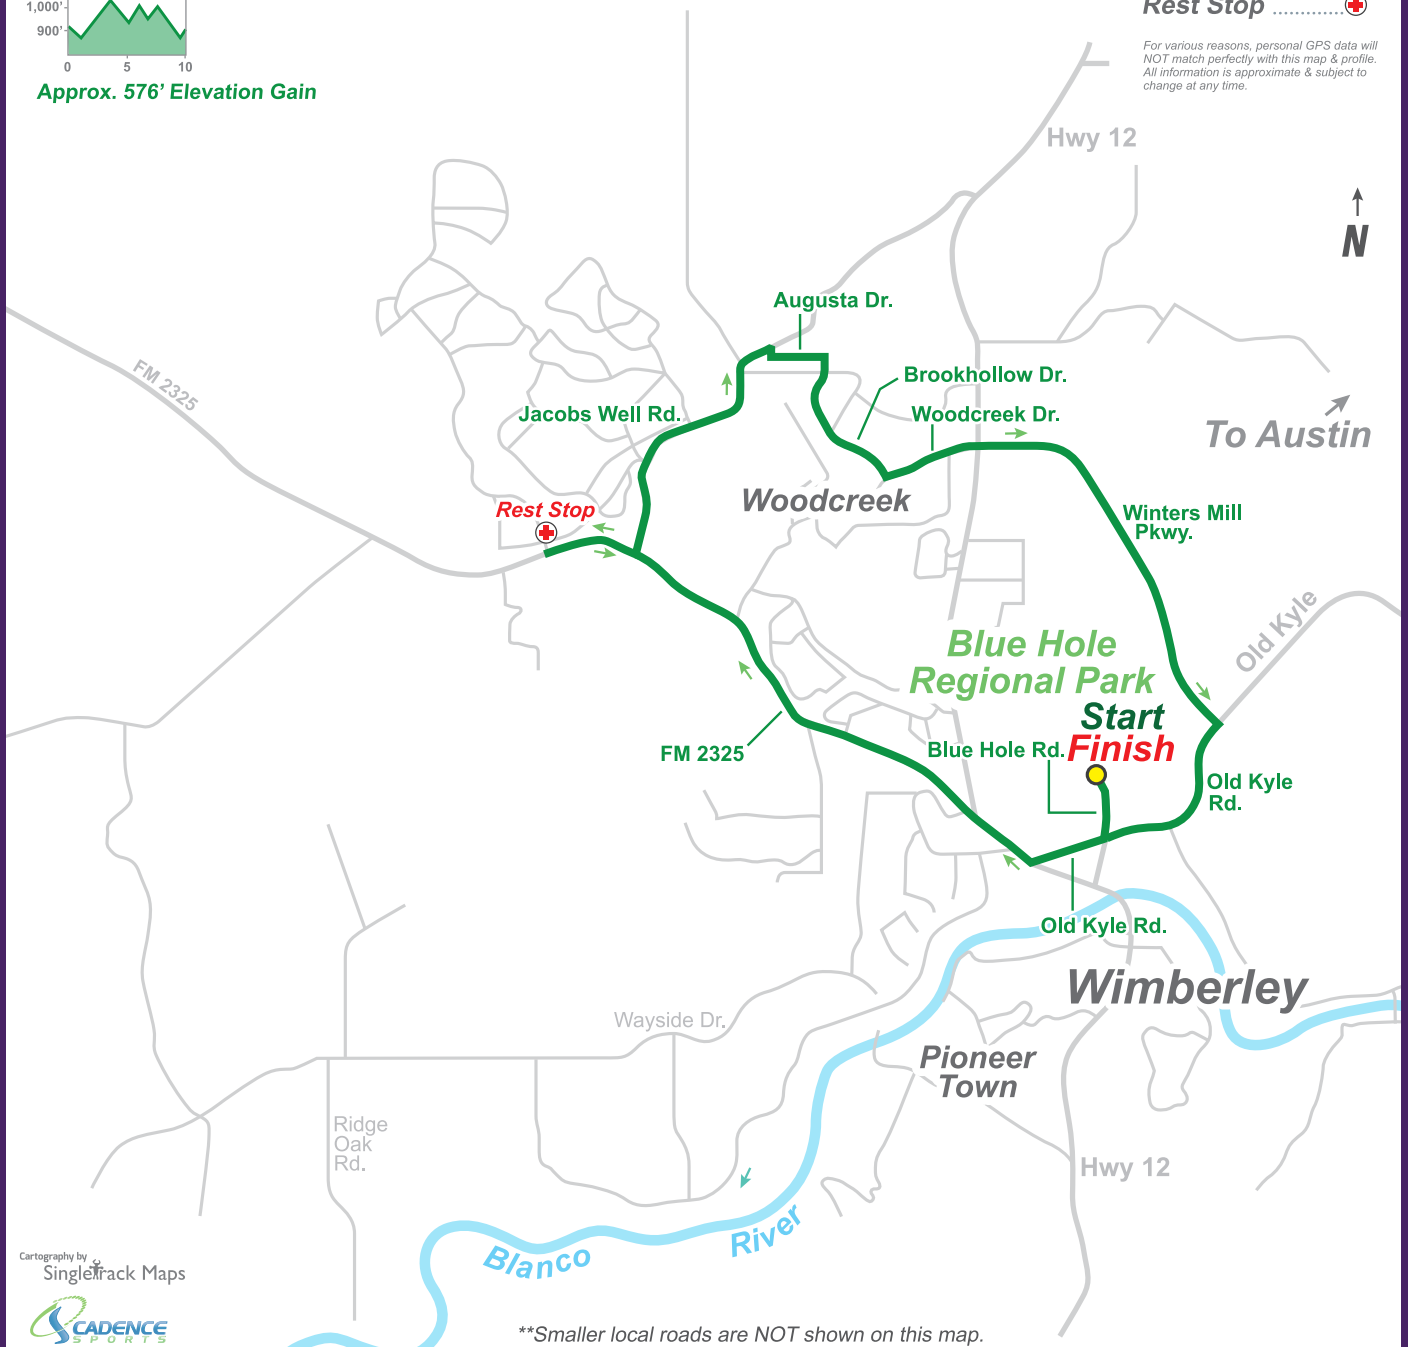

LEGEND

10 Miles.....

Rest Stop .....

Cartography by SingleTrack Maps

**Smaller local roads are NOT shown on this map.